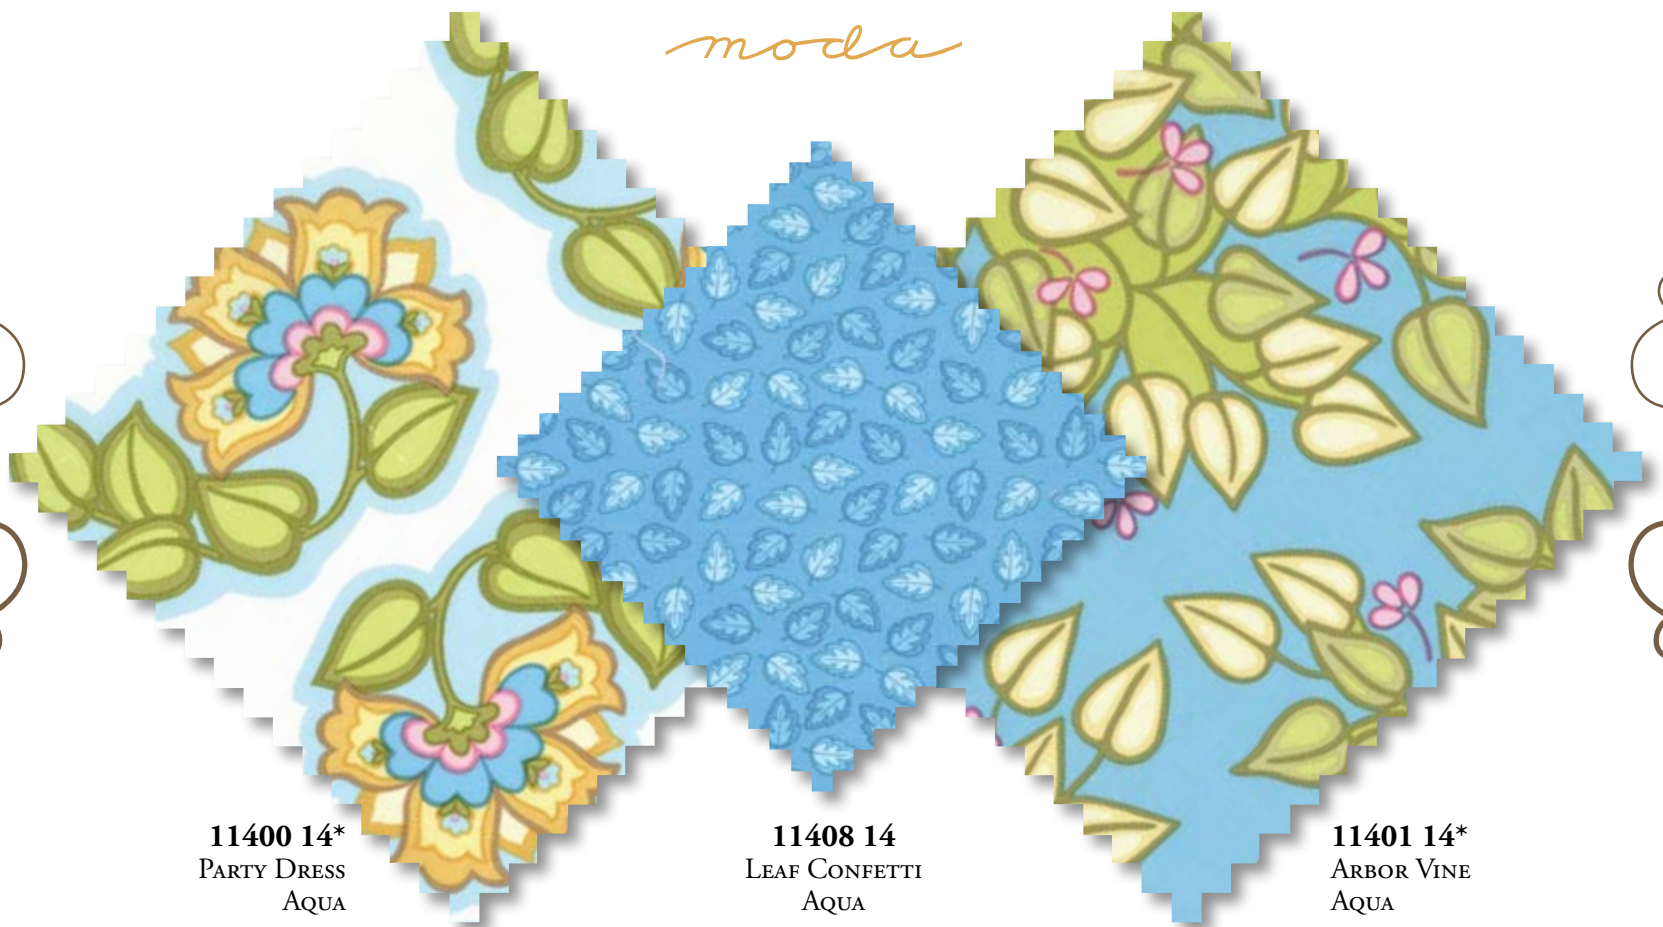

Soirée

by Lila Tueller

A Soirée is an opulent party that fills the senses with wonder and amusement. This lush spring garden setting is overgrown with tiny buds and jewel toned flowers juxtaposed with the cool aqua water of a rustic fountain. Enjoy the ambiance of Soirée!

moda

11400 14*
PARTY DRESS
AQUA

11408 14
LEAF CONFETTI
AQUA

11401 14*
ARBOR VINE
AQUA

11406 14
MEADOW PAISLEY
AQUA

11409 14*
GAZEBO DAMASK
AQUA

11403 14*
SPRING BUDS
AQUA

11407 14
PARTY FAVORS
AQUA

Coated

11409 14C
GAZEBO DAMASK • AQUA

11409 11C
GAZEBO DAMASK • MOSS

11409 12C
GAZEBO DAMASK • PETAL

LTD 15G

Delivery: February 2009

44" - 45" 100% COTTON PRINTS:36 COATED: 3

Asst. 11400-15 15 yards of each
Asst. 11400-10 10 yards of each
Asst. 11400-10H* 10 yards of 18 skus

11400AB Fat Quarter Bundle: 36 Skus
11400JR Jellyroll: 2.5" Strips- Pack 4
11400LC Layercake: 10" Squares- Pack 4
11400PP Charm Pack: 5" Squares- Pack 25
11400SR Sweetroll: 1.5" Strips- Pack 6

JR's, LC's and SR's include 2 each of pattern 11409